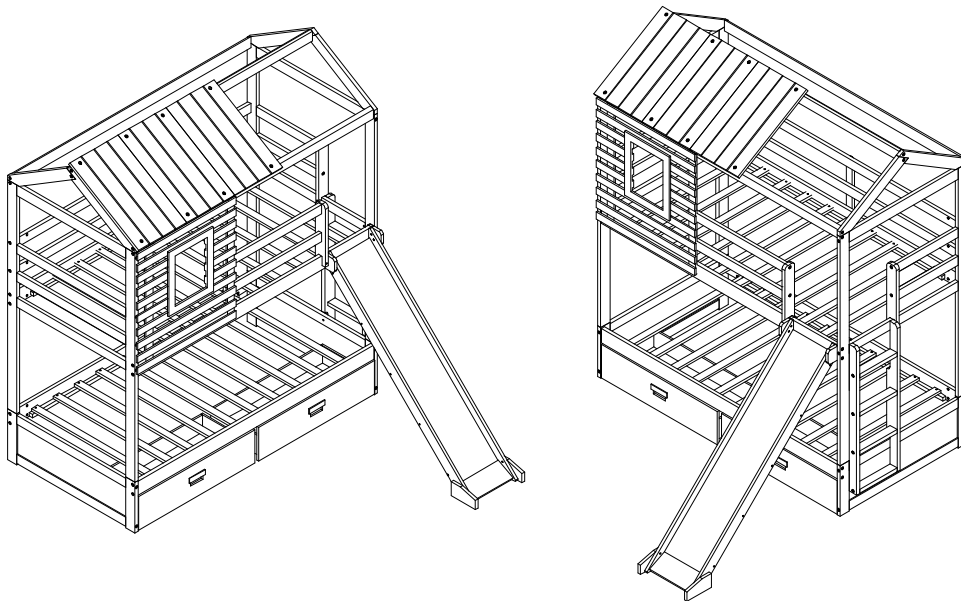

ASSEMBLY INSTRUCTIONS

BED HOUSE WITH SLIDE

SAFETY WARNINGS

- 1-Follow the information on the warning label appearing on the upper bunk bed **and structure on the carton ... Do not remove warning label from bed**
- 2-Always use the recommended size mattress or mattress support, or both, to help prevent the likelihood of entrapment or falls.
- 3-Surface of mattress must be at least 5 inches below the upper edge of guard rails.
- 4-Do not allow children under 6 years to use the upper bunk bed.
- 5-Prohibit more than one person on upper bunk.
- 6-Periodically check and ensure that the guardrail, ladder, and other components are in their proper position, free from damage, and that all connectors are tight.
- 7-Do not allow horseplay on or under the bed and prohibit jumping on the bed.
- 8-Always use the ladder for entering and leaving upper bunk.
- 9-Do not use substitute part. Contact the manufacturer or dealer for replacement part.
- 10-Use of night light may provide added safety precaution for a child using the upper bunk.
- 11-If the bunk bed will be placed next to a wall, the guardrail that runs the full length of the bed.
- 12-Always use guardrail on both long sides of the upper bunk.
- 13-The use of water or sleep flotation mattresses is prohibited.
- 14-Keep these instruction for future reference.
- 15-Strangulation Hazard - Never attach or hang items to any part of the bunk bed that are not designed for use with the bed, for example, but not limited to hooks, belts and jump rores.