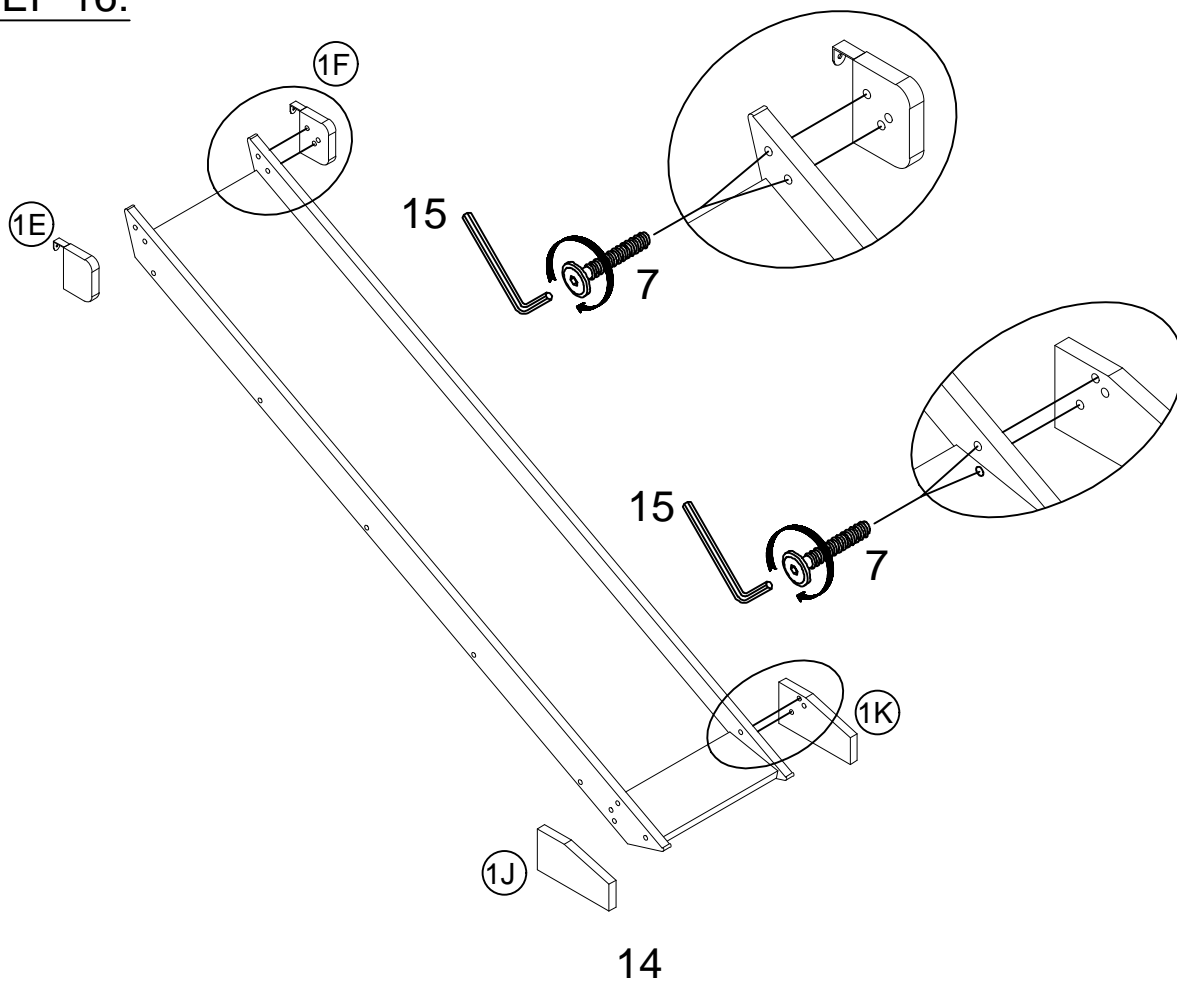

STEP 16:

7
8PCS