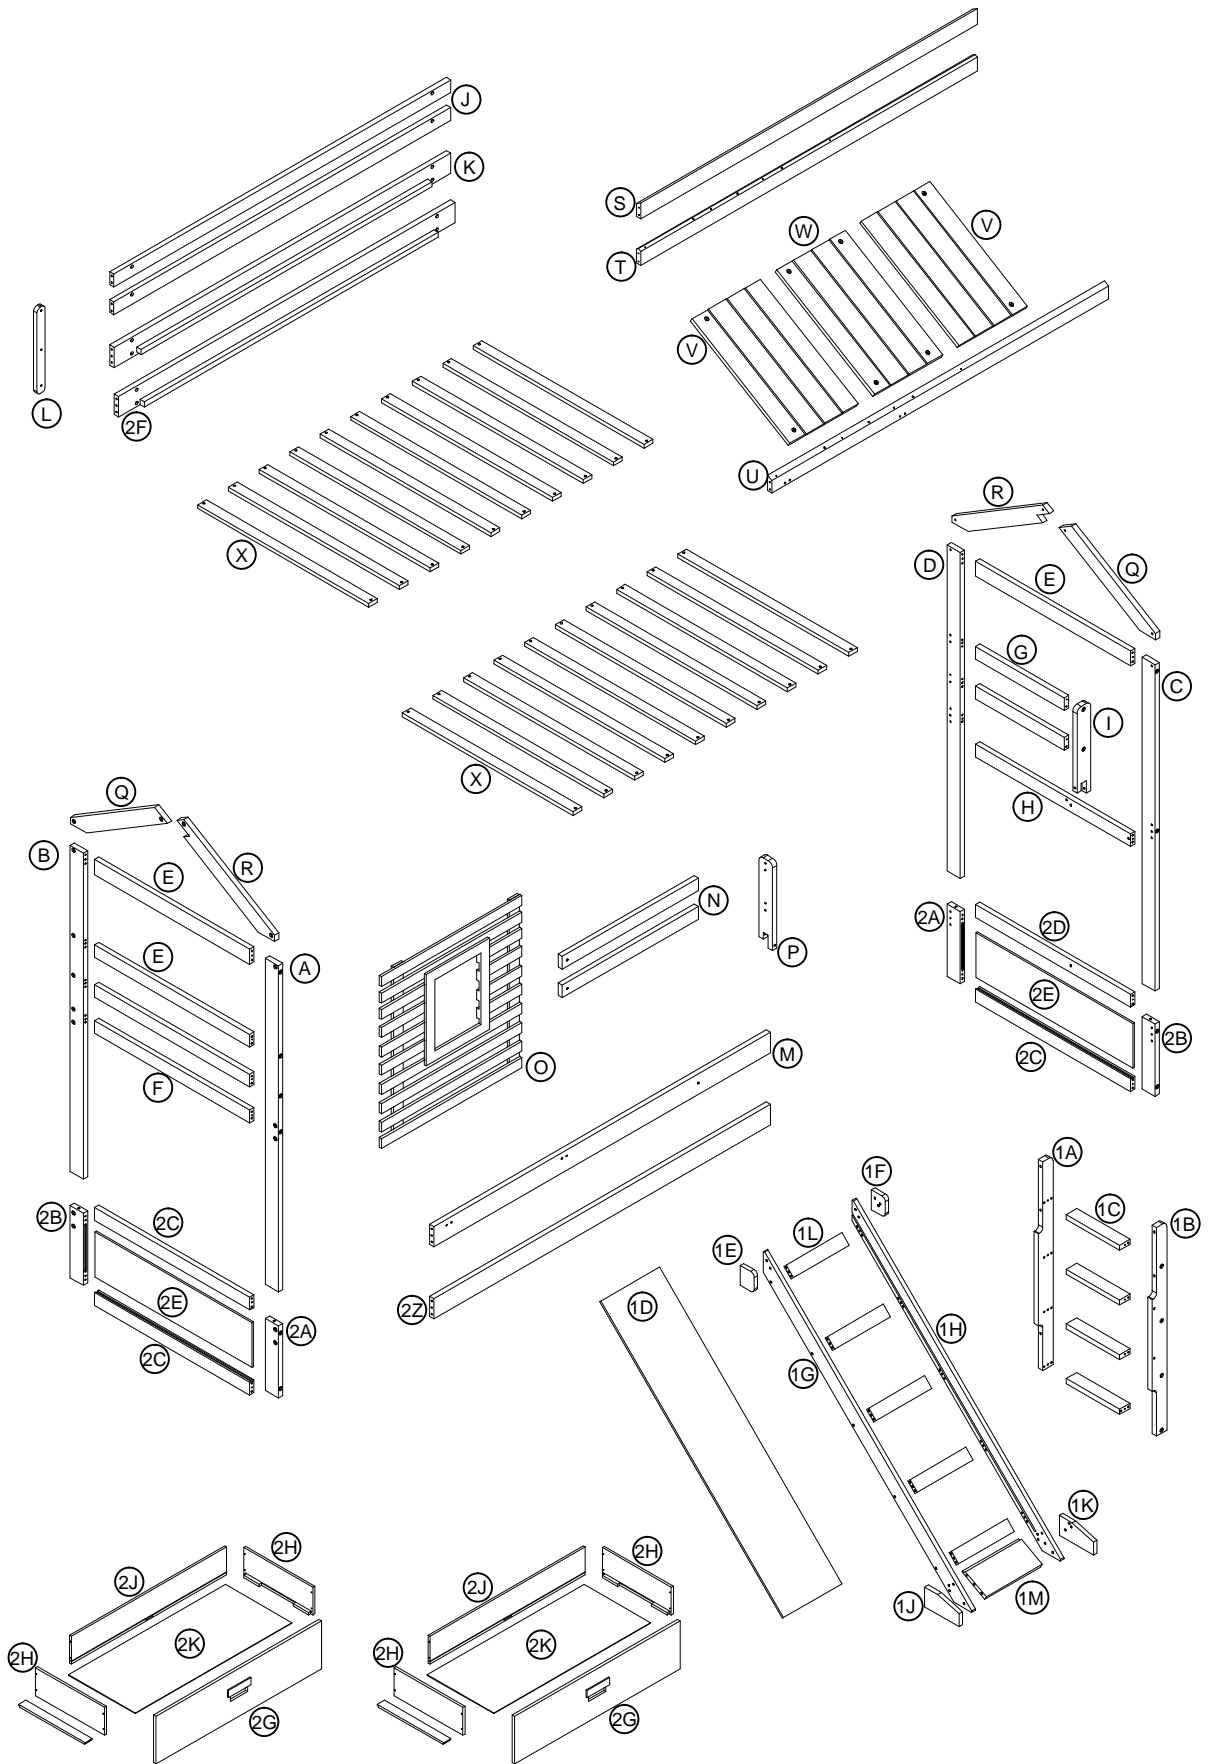

Detail View