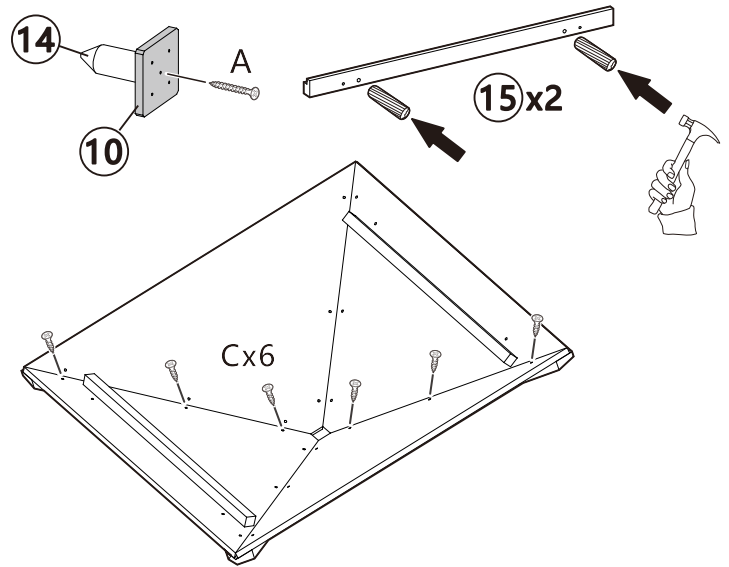

Hardware List

A Ø 3.5*40	B Ø 3.0*38	C Ø 3.0*22	D Ø 3.0*16
Ph zinc screws-17+1pcs	Ph zinc screws-8+1pcs	Ph zinc screws-29+1pcs	Ph zinc screws-4+1pcs
E Ø 3.5*35	F Ø 3.5*50	G Ø 3.0*14	 Ø M6*50
Ph zinc screws-4+1pcs	Ph zinc screws-4+1pcs	Ph zinc screws-12+1pcs	Ph zinc bolts-4+1pcs
  Metal latch-2PCS	 Wood bowl-4PCS	 Wood door knob-1PC	

ASSEMBLY TOOLS REQUIRED(NOT INCLUDED)

PLEASE BE CAREFUL DO NOT DAMAGE THE HOLE POSITION WHEN YOU USE POWERTOOLS !

Step 2