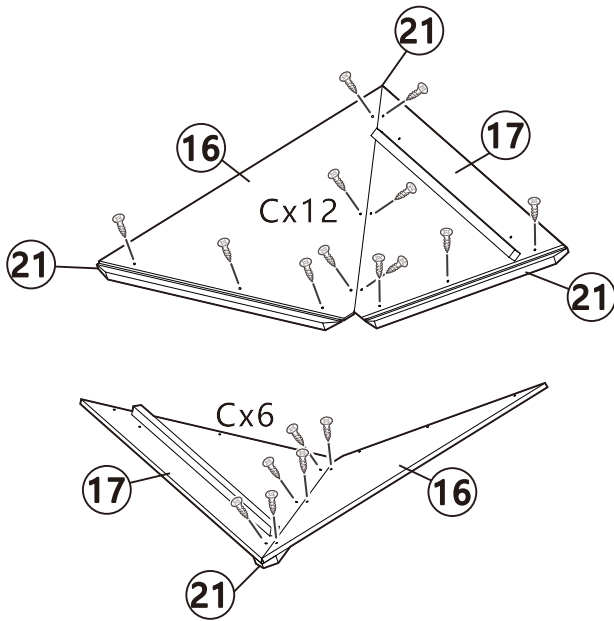

Hardware List

A Ø 3.5*40	B Ø 3.0*38	C Ø 3.0*22	D Ø 3.0*16
Ph zinc screws-17+1pcs	Ph zinc screws-8+1pcs	Ph zinc screws-29+1pcs	Ph zinc screws-4+1pcs
E Ø 3.5*35	F Ø 3.5*50	G Ø 3.0*14	 Ø M6*50
Ph zinc screws-4+1pcs	Ph zinc screws-4+1pcs	Ph zinc screws-12+1pcs	Ph zinc bolts-4+1pcs
  Metal latch-2PCS	 Wood bowl-4PCS	 Wood door knob-1PC	

ASSEMBLY TOOLS REQUIRED(NOT INCLUDED)

PLEASE BE CAREFUL DO NOT DAMAGE THE HOLE POSITION WHEN YOU USE POWERTOOLS !

Step 1