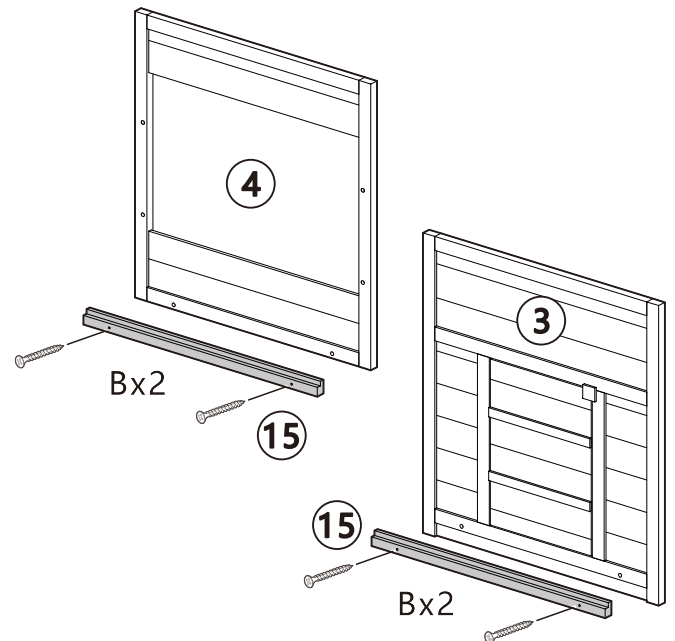

Hardware List

A Ø 3.5*40	B Ø 3.0*38	C Ø 3.0*22	D Ø 3.0*16
Ph zinc screws-17+1pcs	Ph zinc screws-8+1pcs	Ph zinc screws-29+1pcs	Ph zinc screws-4+1pcs
E Ø 3.5*35	F Ø 3.5*50	G Ø 3.0*14	 Ø M6*50
Ph zinc screws-4+1pcs	Ph zinc screws-4+1pcs	Ph zinc screws-12+1pcs	Ph zinc bolts-4+1pcs
  Metal latch-2PCS	 Wood bowl-4PCS	 Wood door knob-1PC	

ASSEMBLY TOOLS REQUIRED(NOT INCLUDED)

PLEASE BE CAREFUL DO NOT DAMAGE THE HOLE POSITION WHEN YOU USE POWERTOOLS !

Step 4