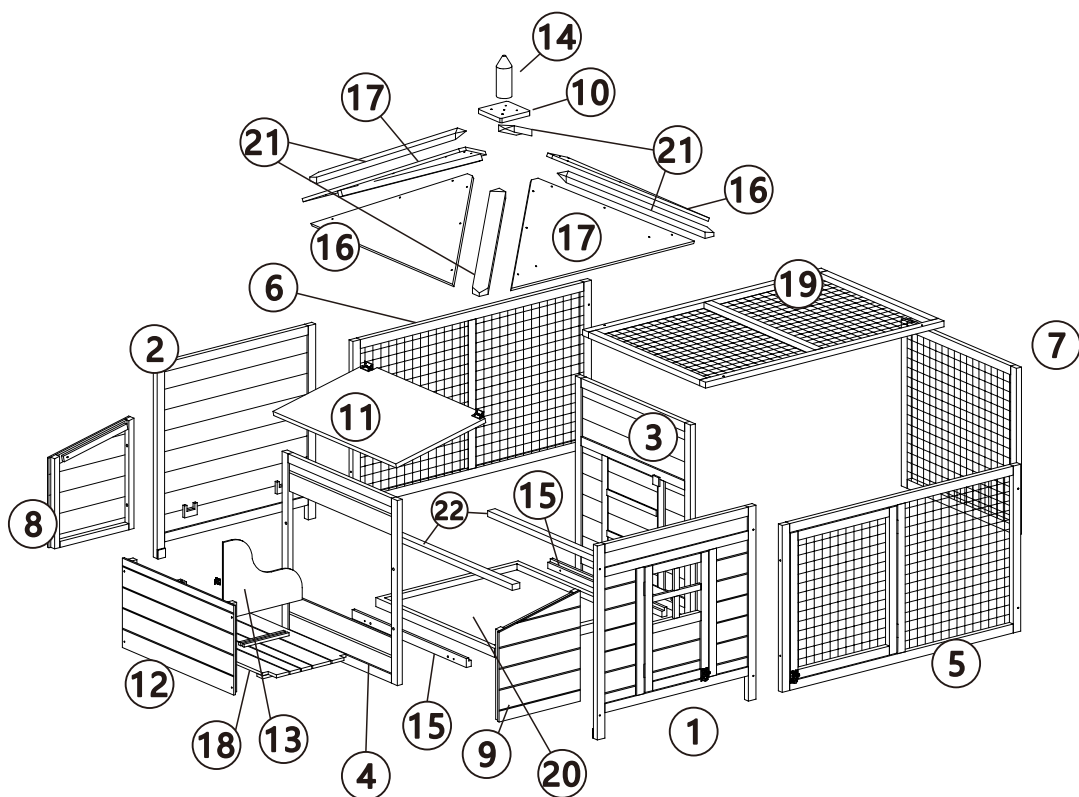

This set includes 2 boxes. If not receive full 2 boxes, please contact our customer service team.

Detail View

Part List

Hardware List(WF212737AAA)

1		2		3		4	
Front panel-1pc		Back panel-1pc		Right panel-1pc		Left panel-1pc	
10		12		13		15	
Wood block - 1pc		Front panel of Nesting box - 1pc		Divider- 1pc		Support of tray-2pcs	
18		20		22			
Bottom panel of Nesting box-1pc		Tray-1pc		Perch- 2pcs			

WF212738AAA

5		6		7		8	
Front panel of Run-1pc		Back panel of Run- 1pc		Side panel of Run-1pc		Left panel of Nesting box- 1pc	
9		11		14		16	
Right panel of Nesting box- 1pc		Roof of Nesting box- 1pc		Wood pillar- 1pc		Roof-A- 2pcs	
17		19		21			
Roof-B- 2pcs		Top of Run- 1pc		Wood Strip of Roof- 4pcs			

Hardware List

A  Ø 3.5*40	B  Ø 3.0*38	C  Ø 3.0*22	D  Ø 3.0*16
Ph zinc screws-17+1pcs	Ph zinc screws-8+1pcs	Ph zinc screws-29+1pcs	Ph zinc screws-4+1pcs
E  Ø 3.5*35	F  Ø 3.5*50	G  Ø 3.0*14	 Ø M6*50
Ph zinc screws-4+1pcs	Ph zinc screws-4+1pcs	Ph zinc screws-12+1pcs	Ph zinc bolts-4+1pcs
 Metal latch-2PCS	 Wood bowl-4PCS	 Wood door knob-1PC	