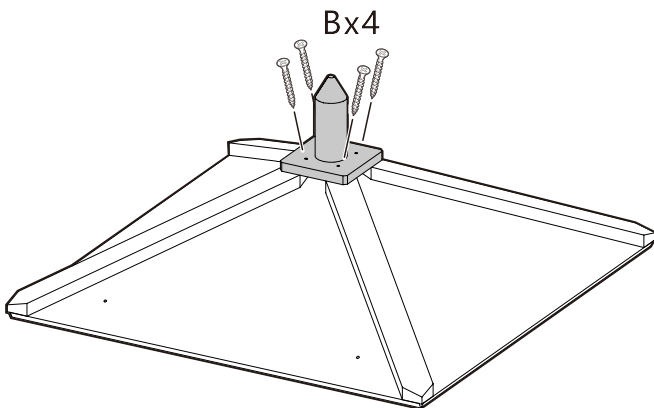

This set includes 2 boxes. If not receive full 2 boxes, please contact our customer service team.

Detail View

Part List

Hardware List(WF212737AAA)

1		2		3		4	
Front panel-1pc		Back panel-1pc		Right panel-1pc		Left panel-1pc	
10		12		13		15	
Wood block - 1pc		Front panel of Nesting box - 1pc		Divider- 1pc		Support of tray-2pcs	
18		20		22			
Bottom panel of Nesting box-1pc		Tray-1pc		Perch- 2pcs			

WF212738AAA

5		6		7		8	
Front panel of Run-1pc		Back panel of Run- 1pc		Side panel of Run-1pc		Left panel of Nesting box- 1pc	
9		11		14		16	
Right panel of Nesting box- 1pc		Roof of Nesting box- 1pc		Wood pillar- 1pc		Roof-A- 2pcs	
17		19		21			
Roof-B- 2pcs		Top of Run- 1pc		Wood Strip of Roof- 4pcs			

Hardware List

A  Ø 3.5*40	B  Ø 3.0*38	C  Ø 3.0*22	D  Ø 3.0*16
Ph zinc screws-17+1pcs	Ph zinc screws-8+1pcs	Ph zinc screws-29+1pcs	Ph zinc screws-4+1pcs
E  Ø 3.5*35	F  Ø 3.5*50	G  Ø 3.0*14	 Ø M6*50
Ph zinc screws-4+1pcs	Ph zinc screws-4+1pcs	Ph zinc screws-12+1pcs	Ph zinc bolts-4+1pcs
 Metal latch-2PCS	 Wood bowl-4PCS	 Wood door knob-1PC	

ASSEMBLY TOOLS REQUIRED(NOT INCLUDED)

PLEASE BE CAREFUL DO NOT DAMAGE THE HOLE POSITION WHEN YOU USE POWERTOOLS !

Step 1

Step 2

Step 3

Step 4