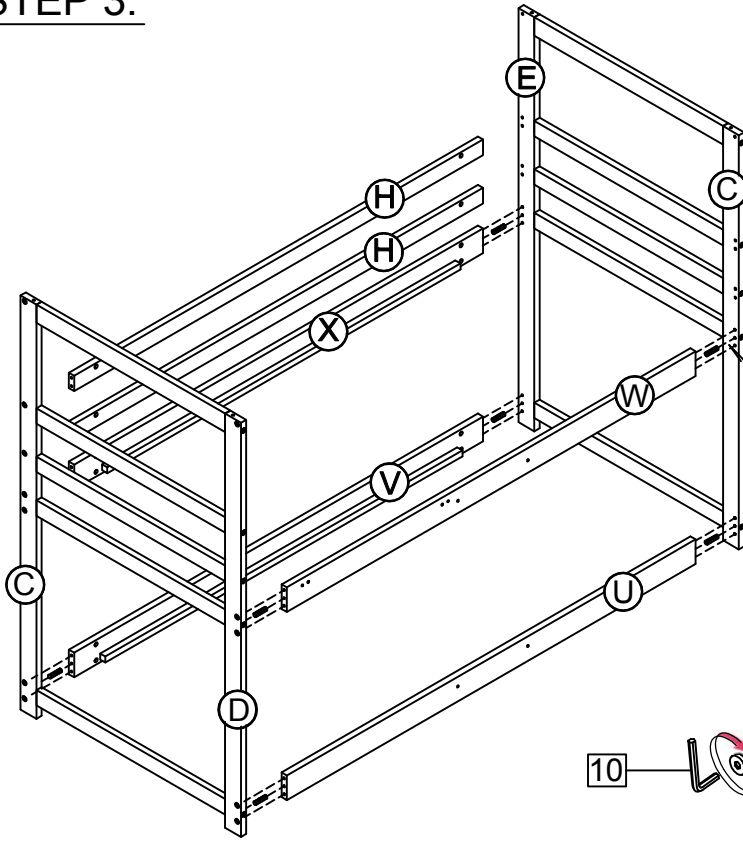

WF194040/WF194041

PART LISTS

A 	B 	C 
Cap for upper HB&FB-2pcs	Cap for lower HB&FB-2pcs	Upper leg HB&FB -2pcs
D 	E 	F 
Upper leg FB - 1pc	Upper leg HB - 1pc	Horizontal bar HB&FB-2pcs
G 	H 	J 
Horizontal bar HB&FB-6pcs	Back guard rails 2pcs	Front guard rails 2pcs
K 	L 	M 
Vertical guard rail 1pc	Guard rail top 1pc	Guard rail top 1pc
N 	O 	P 
Guard rail top 1pc	Top panel R/L - 2pcs	Top panel - 1pc
Q 	R 	S 
Front side panels - 1pc	Ladder Right side rail 1pc	Ladder Left side rail 1pc
T 	U 	V 
Ladder step 3pcs	Side rail upper -1pc	Side rail upper -1pc
W 	X 	15 
Side rail upper -1pc	Side rail upper -1pc	Upper slat - 20pcs
I 		
Horizontal bar HB&FB-4pcs		

ASSEMBLY TOOLS REQUIRED (NOT INCLUDED)

PLEASE BE CAREFUL DO NOT DAMAGE THE HOLE POSITION WHEN YOU USE POWER TOOLS !

WF194040/WF194041

STEP 1:

01		03		08	
18PCS		10PCS		2PCS	

STEP 2:

01		03		08	
18PCS		10PCS		2PCS	

STEP 3:

05	01	02
		
16PCS	8PCS	16PCS

STEP 4:

05	01	02
		
4PCS	4PCS	4PCS

STEP 5:

09

3PCS

STEP 6: