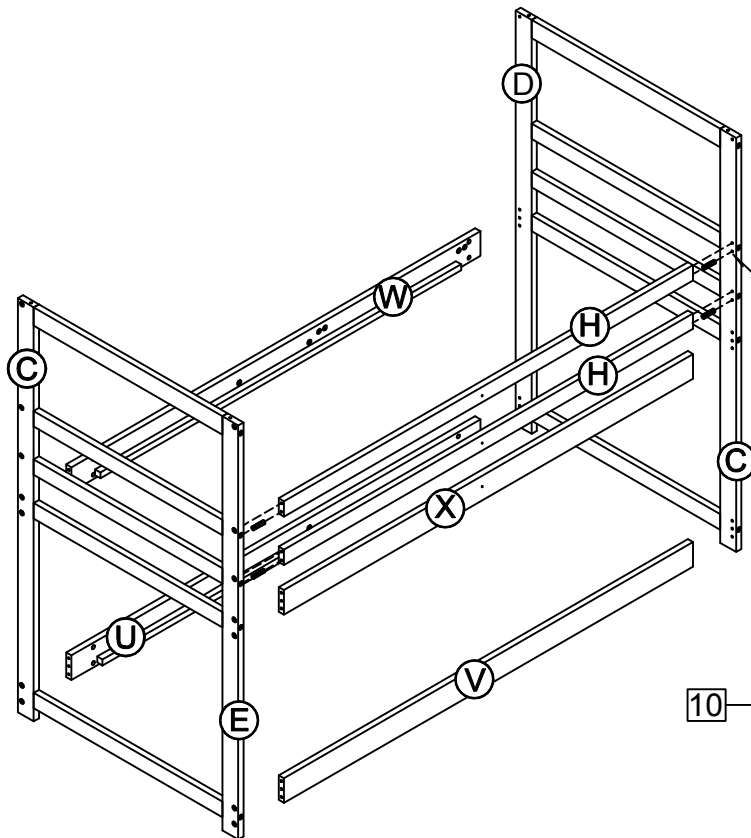

WF194040/WF194041

PART LISTS

A 	B 	C 
Cap for upper HB&FB-2pcs	Cap for lower HB&FB-2pcs	Upper leg HB&FB -2pcs
D 	E 	F 
Upper leg FB - 1pc	Upper leg HB - 1pc	Horizontal bar HB&FB-2pcs
G 	H 	J 
Horizontal bar HB&FB-6pcs	Back guard rails 2pcs	Front guard rails 2pcs
K 	L 	M 
Vertical guard rail 1pc	Guard rail top 1pc	Guard rail top 1pc
N 	O 	P 
Guard rail top 1pc	Top panel R/L - 2pcs	Top panel - 1pc
Q 	R 	S 
Front side panels - 1pc	Ladder Right side rail 1pc	Ladder Left side rail 1pc
T 	U 	V 
Ladder step 3pcs	Side rail upper -1pc	Side rail upper -1pc
W 	X 	15 
Side rail upper -1pc	Side rail upper -1pc	Upper slat - 20pcs
I 		
Horizontal bar HB&FB-4pcs		

ASSEMBLY TOOLS REQUIRED (NOT INCLUDED)

PLEASE BE CAREFUL DO NOT DAMAGE THE HOLE POSITION WHEN YOU USE POWER TOOLS !

WF194040/WF194041

STEP 1:

01		03		08	
18PCS		10PCS		2PCS	

STEP 2:

01		03		08	
18PCS		10PCS		2PCS	

STEP 3:

05	01	02
		
16PCS	8PCS	16PCS

STEP 4:

05	01	02
		
4PCS	4PCS	4PCS

STEP 5:

09

3PCS

STEP 6: