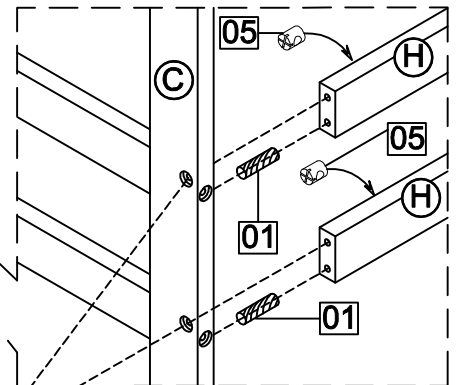

WF194040/WF194041

PART LISTS

A 	B 	C 
Cap for upper HB&FB-2pcs	Cap for lower HB&FB-2pcs	Upper leg HB&FB -2pcs
D 	E 	F 
Upper leg FB - 1pc	Upper leg HB - 1pc	Horizontal bar HB&FB-2pcs
G 	H 	J 
Horizontal bar HB&FB-6pcs	Back guard rails 2pcs	Front guard rails 2pcs
K 	L 	M 
Vertical guard rail 1pc	Guard rail top 1pc	Guard rail top 1pc
N 	O 	P 
Guard rail top 1pc	Top panel R/L - 2pcs	Top panel - 1pc
Q 	R 	S 
Front side panels - 1pc	Ladder Right side rail 1pc	Ladder Left side rail 1pc
T 	U 	V 
Ladder step 3pcs	Side rail upper -1pc	Side rail upper -1pc
W 	X 	15 
Side rail upper -1pc	Side rail upper -1pc	Upper slat - 20pcs
I 		
Horizontal bar HB&FB-4pcs		

WF194040/WF194041

HARDWARE LISTS

<p>1</p>  <p>Ø10 x 30 mm Wood dowel 64pcs</p>	<p>2</p>  <p>Ø1/4" x 85 mm Hex-Head bolts (20pcs)</p>	<p>3</p>  <p>Ø1/4" x 110 mm Wood Screws (20pcs)</p>
<p>4</p>  <p>Ø1/4" x 80 mm Wood Screws (14pcs)</p>	<p>5</p>  <p>Ø1/4" x 15 mm(9.5mm) Horizontal-Hole bolts 20pcs</p>	<p>6</p>  <p>#8*30mm Wood Screws (40pcs)</p>
<p>7</p>  <p>Ø 8 x 30 mm Wood dowel (6pcs)</p>	<p>8</p>  <p>(Ø15)1/4" x 50 mm Hex-Head bolts (16pcs)</p>	<p>9</p>  <p>(Ø15)1/4" x 30 mm Hex-Head bolts (19pcs)</p>
<p>10</p>  <p>(1/4")4.5*58mm Allen Key (1pc)</p>		

ASSEMBLY TOOLS REQUIRED (NOT INCLUDED)

PLEASE BE CAREFUL DO NOT DAMAGE THE HOLE POSITION WHEN YOU USE POWER TOOLS !

WF194040/WF194041

STEP 1:

01		03		08	
18PCS		10PCS		2PCS	

STEP 2:

01		03		08	
18PCS		10PCS		2PCS	

STEP 3:

05	01	02
		
16PCS	8PCS	16PCS

STEP 4:

05	01	02
		
4PCS	4PCS	4PCS

STEP 5:

09

3PCS

STEP 6: