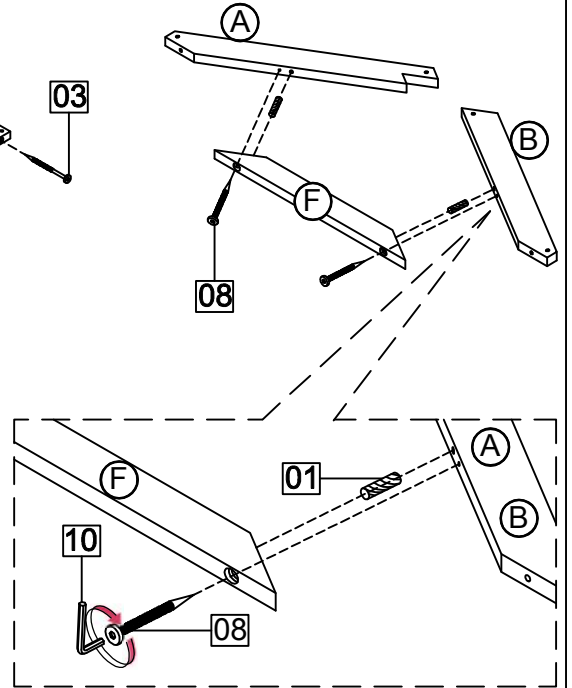

WF194040/WF194041

PART LISTS

A 	B 	C 
Cap for upper HB&FB-2pcs	Cap for lower HB&FB-2pcs	Upper leg HB&FB -2pcs
D 	E 	F 
Upper leg FB - 1pc	Upper leg HB - 1pc	Horizontal bar HB&FB-2pcs
G 	H 	J 
Horizontal bar HB&FB-6pcs	Back guard rails 2pcs	Front guard rails 2pcs
K 	L 	M 
Vertical guard rail 1pc	Guard rail top 1pc	Guard rail top 1pc
N 	O 	P 
Guard rail top 1pc	Top panel R/L - 2pcs	Top panel - 1pc
Q 	R 	S 
Front side panels - 1pc	Ladder Right side rail 1pc	Ladder Left side rail 1pc
T 	U 	V 
Ladder step 3pcs	Side rail upper -1pc	Side rail upper -1pc
W 	X 	15 
Side rail upper -1pc	Side rail upper -1pc	Upper slat - 20pcs
I 		
Horizontal bar HB&FB-4pcs		

WF194040/WF194041

HARDWARE LISTS

<p>1</p>  <p>Ø10 x 30 mm Wood dowel 64pcs</p>	<p>2</p>  <p>Ø1/4" x 85 mm Hex-Head bolts (20pcs)</p>	<p>3</p>  <p>Ø1/4" x 110 mm Wood Screws (20pcs)</p>
<p>4</p>  <p>Ø1/4" x 80 mm Wood Screws (14pcs)</p>	<p>5</p>  <p>Ø1/4" x 15 mm(9.5mm) Horizontal-Hole bolts 20pcs</p>	<p>6</p>  <p>#8*30mm Wood Screws (40pcs)</p>
<p>7</p>  <p>Ø 8 x 30 mm Wood dowel (6pcs)</p>	<p>8</p>  <p>(Ø15)1/4" x 50 mm Hex-Head bolts (16pcs)</p>	<p>9</p>  <p>(Ø15)1/4" x 30 mm Hex-Head bolts (19pcs)</p>
<p>10</p>  <p>(1/4")4.5*58mm Allen Key (1pc)</p>		

ASSEMBLY TOOLS REQUIRED (NOT INCLUDED)

PLEASE BE CAREFUL DO NOT DAMAGE THE HOLE POSITION WHEN YOU USE POWER TOOLS !

WF194040/WF194041

STEP 1:

01		03		08	
18PCS		10PCS		2PCS	

STEP 2:

01		03		08	
18PCS		10PCS		2PCS	

STEP 3:

05	01	02
		
16PCS	8PCS	16PCS

STEP 4:

05	01	02
		
4PCS	4PCS	4PCS

STEP 5:

09

3PCS

STEP 6: