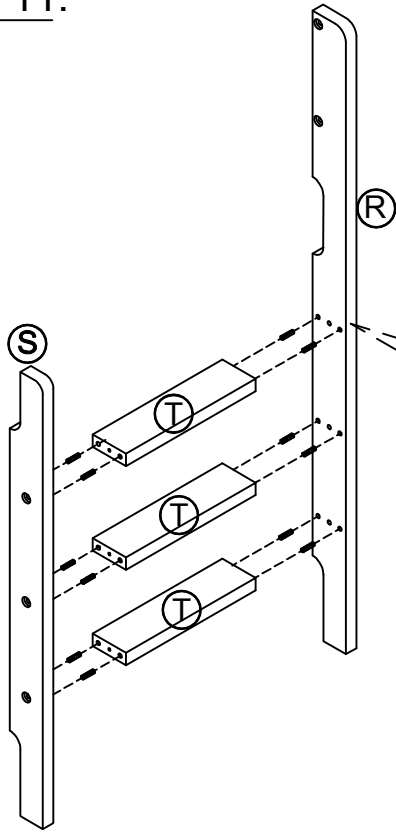

WF194040/WF194041

PART LISTS

A 	B 	C 
Cap for upper HB&FB-2pcs	Cap for lower HB&FB-2pcs	Upper leg HB&FB -2pcs
D 	E 	F 
Upper leg FB - 1pc	Upper leg HB - 1pc	Horizontal bar HB&FB-2pcs
G 	H 	J 
Horizontal bar HB&FB-6pcs	Back guard rails 2pcs	Front guard rails 2pcs
K 	L 	M 
Vertical guard rail 1pc	Guard rail top 1pc	Guard rail top 1pc
N 	O 	P 
Guard rail top 1pc	Top panel R/L - 2pcs	Top panel - 1pc
Q 	R 	S 
Front side panels - 1pc	Ladder Right side rail 1pc	Ladder Left side rail 1pc
T 	U 	V 
Ladder step 3pcs	Side rail upper -1pc	Side rail upper -1pc
W 	X 	15 
Side rail upper -1pc	Side rail upper -1pc	Upper slat - 20pcs
I 		
Horizontal bar HB&FB-4pcs		

WF194040/WF194041

HARDWARE LISTS

<p>1</p>  <p>Ø10 x 30 mm Wood dowel 64pcs</p>	<p>2</p>  <p>Ø1/4" x 85 mm Hex-Head bolts (20pcs)</p>	<p>3</p>  <p>Ø1/4" x 110 mm Wood Screws (20pcs)</p>
<p>4</p>  <p>Ø1/4" x 80 mm Wood Screws (14pcs)</p>	<p>5</p>  <p>Ø1/4" x 15 mm(9.5mm) Horizontal-Hole bolts 20pcs</p>	<p>6</p>  <p>#8*30mm Wood Screws (40pcs)</p>
<p>7</p>  <p>Ø 8 x 30 mm Wood dowel (6pcs)</p>	<p>8</p>  <p>(Ø15)1/4" x 50 mm Hex-Head bolts (16pcs)</p>	<p>9</p>  <p>(Ø15)1/4" x 30 mm Hex-Head bolts (19pcs)</p>
<p>10</p>  <p>(1/4")4.5*58mm Allen Key (1pc)</p>		

4PCS

STEP 9:

09

8PCS

STEP 10:

09

8PCS

STEP 11:

01		08	
12PCS		6PCS	

STEP 12:

01		08	
2PCS		2PCS	

STEP 13:

01		04	
2PCS		2PCS	

STEP 14:

08	
4PCS	

STEP 15: