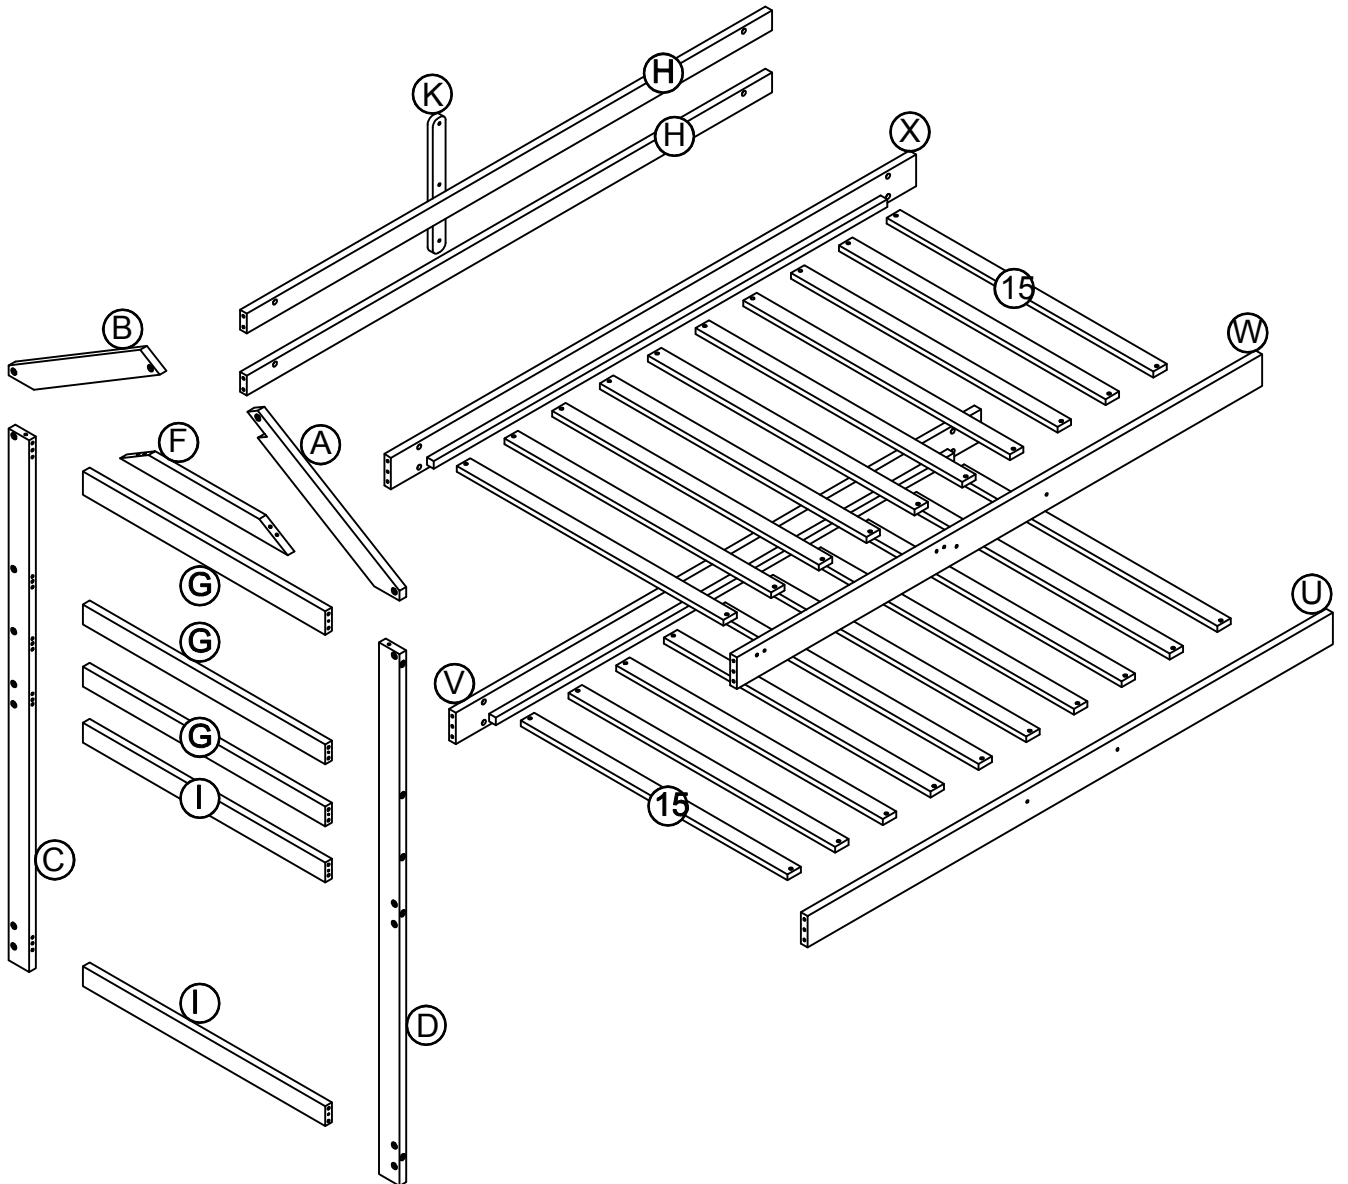

ASSEMBLY INSTRUCTIONS

BEDHOUSE

WF194040/WF194041

DETAIL VIEW

HB

WF194040/WF194041

DETAIL VIEW

FB

WF194040/WF194041

PART LISTS

A 	B 	C 
Cap for upper HB&FB-2pcs	Cap for lower HB&FB-2pcs	Upper leg HB&FB -2pcs
D 	E 	F 
Upper leg FB - 1pc	Upper leg HB - 1pc	Horizontal bar HB&FB-2pcs
G 	H 	J 
Horizontal bar HB&FB-6pcs	Back guard rails 2pcs	Front guard rails 2pcs
K 	L 	M 
Vertical guard rail 1pc	Guard rail top 1pc	Guard rail top 1pc
N 	O 	P 
Guard rail top 1pc	Top panel R/L - 2pcs	Top panel - 1pc
Q 	R 	S 
Front side panels - 1pc	Ladder Right side rail 1pc	Ladder Left side rail 1pc
T 	U 	V 
Ladder step 3pcs	Side rail upper -1pc	Side rail upper -1pc
W 	X 	15 
Side rail upper -1pc	Side rail upper -1pc	Upper slat - 20pcs
I 		
Horizontal bar HB&FB-4pcs		

STEP 3:

05	01	02
		
16PCS	8PCS	16PCS

STEP 4:

05	01	02
		
4PCS	4PCS	4PCS

STEP 5:

09

3PCS

STEP 6:

01		08	
12PCS		6PCS	

STEP 12:

01		08	
2PCS		2PCS	

STEP 13:

01		04	
2PCS		2PCS	

STEP 14:

08	
4PCS	

STEP 15: