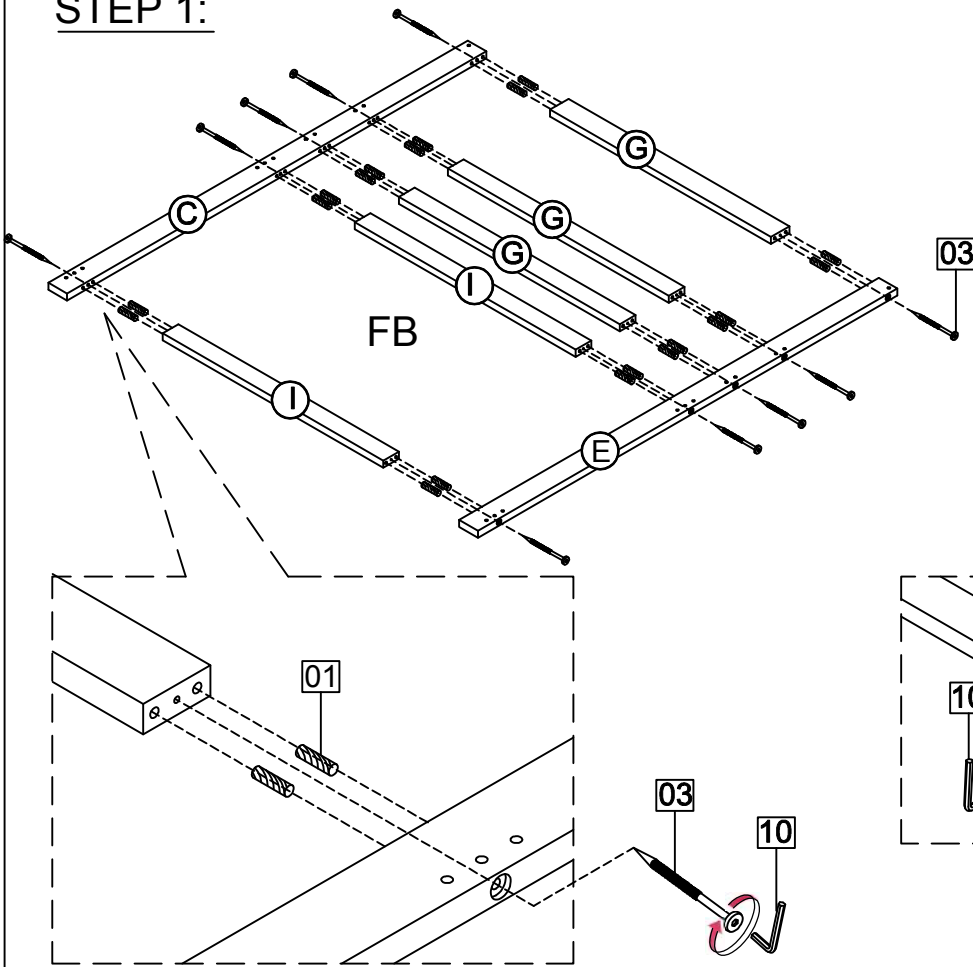

WF194040/WF194041

PART LISTS

A 	B 	C 
Cap for upper HB&FB-2pcs	Cap for lower HB&FB-2pcs	Upper leg HB&FB -2pcs
D 	E 	F 
Upper leg FB - 1pc	Upper leg HB - 1pc	Horizontal bar HB&FB-2pcs
G 	H 	J 
Horizontal bar HB&FB-6pcs	Back guard rails 2pcs	Front guard rails 2pcs
K 	L 	M 
Vertical guard rail 1pc	Guard rail top 1pc	Guard rail top 1pc
N 	O 	P 
Guard rail top 1pc	Top panel R/L - 2pcs	Top panel - 1pc
Q 	R 	S 
Front side panels - 1pc	Ladder Right side rail 1pc	Ladder Left side rail 1pc
T 	U 	V 
Ladder step 3pcs	Side rail upper -1pc	Side rail upper -1pc
W 	X 	15 
Side rail upper -1pc	Side rail upper -1pc	Upper slat - 20pcs
I 		
Horizontal bar HB&FB-4pcs		

WF194040/WF194041

HARDWARE LISTS

<p>1</p>  <p>Ø10 x 30 mm Wood dowel 64pcs</p>	<p>2</p>  <p>Ø1/4" x 85 mm Hex-Head bolts (20pcs)</p>	<p>3</p>  <p>Ø1/4" x 110 mm Wood Screws (20pcs)</p>
<p>4</p>  <p>Ø1/4" x 80 mm Wood Screws (14pcs)</p>	<p>5</p>  <p>Ø1/4" x 15 mm(9.5mm) Horizontal-Hole bolts 20pcs</p>	<p>6</p>  <p>#8*30mm Wood Screws (40pcs)</p>
<p>7</p>  <p>Ø 8 x 30 mm Wood dowel (6pcs)</p>	<p>8</p>  <p>(Ø15)1/4" x 50 mm Hex-Head bolts (16pcs)</p>	<p>9</p>  <p>(Ø15)1/4" x 30 mm Hex-Head bolts (19pcs)</p>
<p>10</p>  <p>(1/4")4.5*58mm Allen Key (1pc)</p>		

ASSEMBLY TOOLS REQUIRED (NOT INCLUDED)

PLEASE BE CAREFUL DO NOT DAMAGE THE HOLE POSITION WHEN YOU USE POWER TOOLS !

WF194040/WF194041

STEP 1:

01		03		08	
18PCS		10PCS		2PCS	

STEP 2:

01		03		08	
18PCS		10PCS		2PCS	

STEP 3:

05	01	02
		
16PCS	8PCS	16PCS

STEP 4:

05	01	02
		
4PCS	4PCS	4PCS

STEP 5:

09

3PCS

STEP 6: