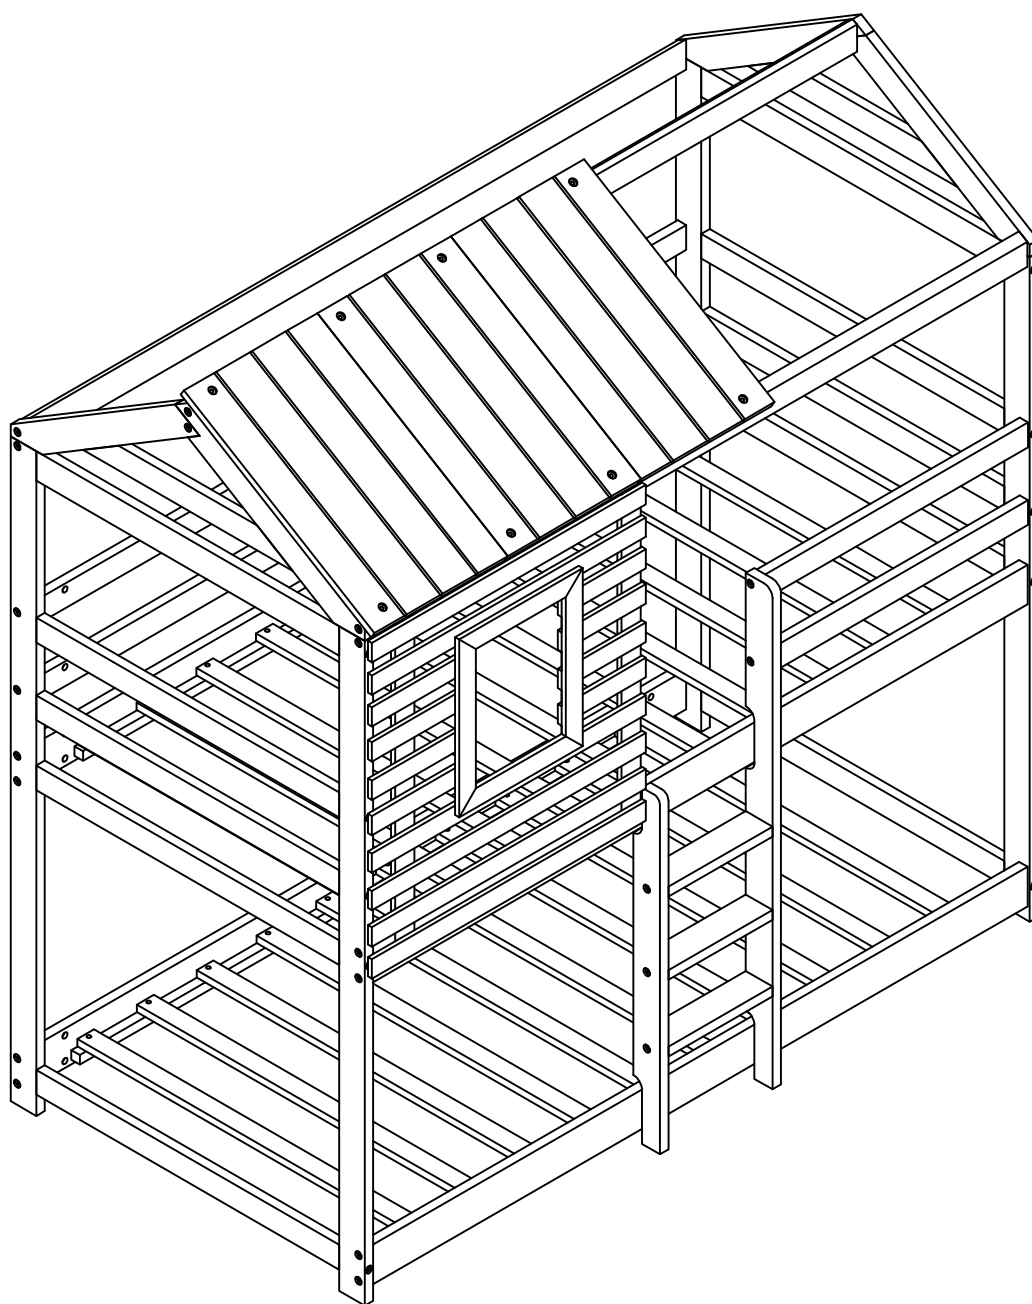

ASSEMBLY INSTRUCTIONS

BEDHOUSE

WF194040/WF194041

DETAIL VIEW

HB

WF194040/WF194041

DETAIL VIEW

FB

WF194040/WF194041

PART LISTS

A 	B 	C 
Cap for upper HB&FB-2pcs	Cap for lower HB&FB-2pcs	Upper leg HB&FB -2pcs
D 	E 	F 
Upper leg FB - 1pc	Upper leg HB - 1pc	Horizontal bar HB&FB-2pcs
G 	H 	J 
Horizontal bar HB&FB-6pcs	Back guard rails 2pcs	Front guard rails 2pcs
K 	L 	M 
Vertical guard rail 1pc	Guard rail top 1pc	Guard rail top 1pc
N 	O 	P 
Guard rail top 1pc	Top panel R/L - 2pcs	Top panel - 1pc
Q 	R 	S 
Front side panels - 1pc	Ladder Right side rail 1pc	Ladder Left side rail 1pc
T 	U 	V 
Ladder step 3pcs	Side rail upper -1pc	Side rail upper -1pc
W 	X 	15 
Side rail upper -1pc	Side rail upper -1pc	Upper slat - 20pcs
I 		
Horizontal bar HB&FB-4pcs		