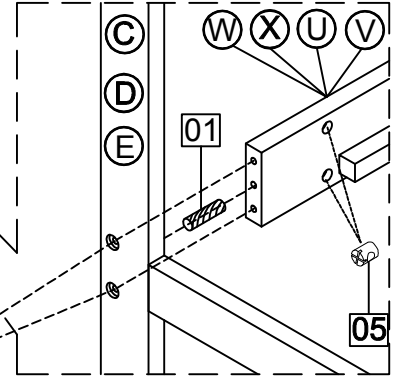

WF194040/WF194041

PART LISTS

A 	B 	C 
Cap for upper HB&FB-2pcs	Cap for lower HB&FB-2pcs	Upper leg HB&FB -2pcs
D 	E 	F 
Upper leg FB - 1pc	Upper leg HB - 1pc	Horizontal bar HB&FB-2pcs
G 	H 	J 
Horizontal bar HB&FB-6pcs	Back guard rails 2pcs	Front guard rails 2pcs
K 	L 	M 
Vertical guard rail 1pc	Guard rail top 1pc	Guard rail top 1pc
N 	O 	P 
Guard rail top 1pc	Top panel R/L - 2pcs	Top panel - 1pc
Q 	R 	S 
Front side panels - 1pc	Ladder Right side rail 1pc	Ladder Left side rail 1pc
T 	U 	V 
Ladder step 3pcs	Side rail upper -1pc	Side rail upper -1pc
W 	X 	15 
Side rail upper -1pc	Side rail upper -1pc	Upper slat - 20pcs
I 		
Horizontal bar HB&FB-4pcs		

WF194040/WF194041

HARDWARE LISTS

<p>1</p>  <p>Ø10 x 30 mm Wood dowel 64pcs</p>	<p>2</p>  <p>Ø1/4" x 85 mm Hex-Head bolts (20pcs)</p>	<p>3</p>  <p>Ø1/4" x 110 mm Wood Screws (20pcs)</p>
<p>4</p>  <p>Ø1/4" x 80 mm Wood Screws (14pcs)</p>	<p>5</p>  <p>Ø1/4" x 15 mm(9.5mm) Horizontal-Hole bolts 20pcs</p>	<p>6</p>  <p>#8*30mm Wood Screws (40pcs)</p>
<p>7</p>  <p>Ø 8 x 30 mm Wood dowel (6pcs)</p>	<p>8</p>  <p>(Ø15)1/4" x 50 mm Hex-Head bolts (16pcs)</p>	<p>9</p>  <p>(Ø15)1/4" x 30 mm Hex-Head bolts (19pcs)</p>
<p>10</p>  <p>(1/4")4.5*58mm Allen Key (1pc)</p>		

ASSEMBLY TOOLS REQUIRED (NOT INCLUDED)

PLEASE BE CAREFUL DO NOT DAMAGE THE HOLE POSITION WHEN YOU USE POWER TOOLS !

WF194040/WF194041

STEP 1:

01		03		08	
18PCS		10PCS		2PCS	

STEP 2:

01		03		08	
18PCS		10PCS		2PCS	

STEP 3:

05	01	02
		
16PCS	8PCS	16PCS

STEP 4:

05	01	02
		
4PCS	4PCS	4PCS

STEP 5:

09

3PCS

STEP 6: