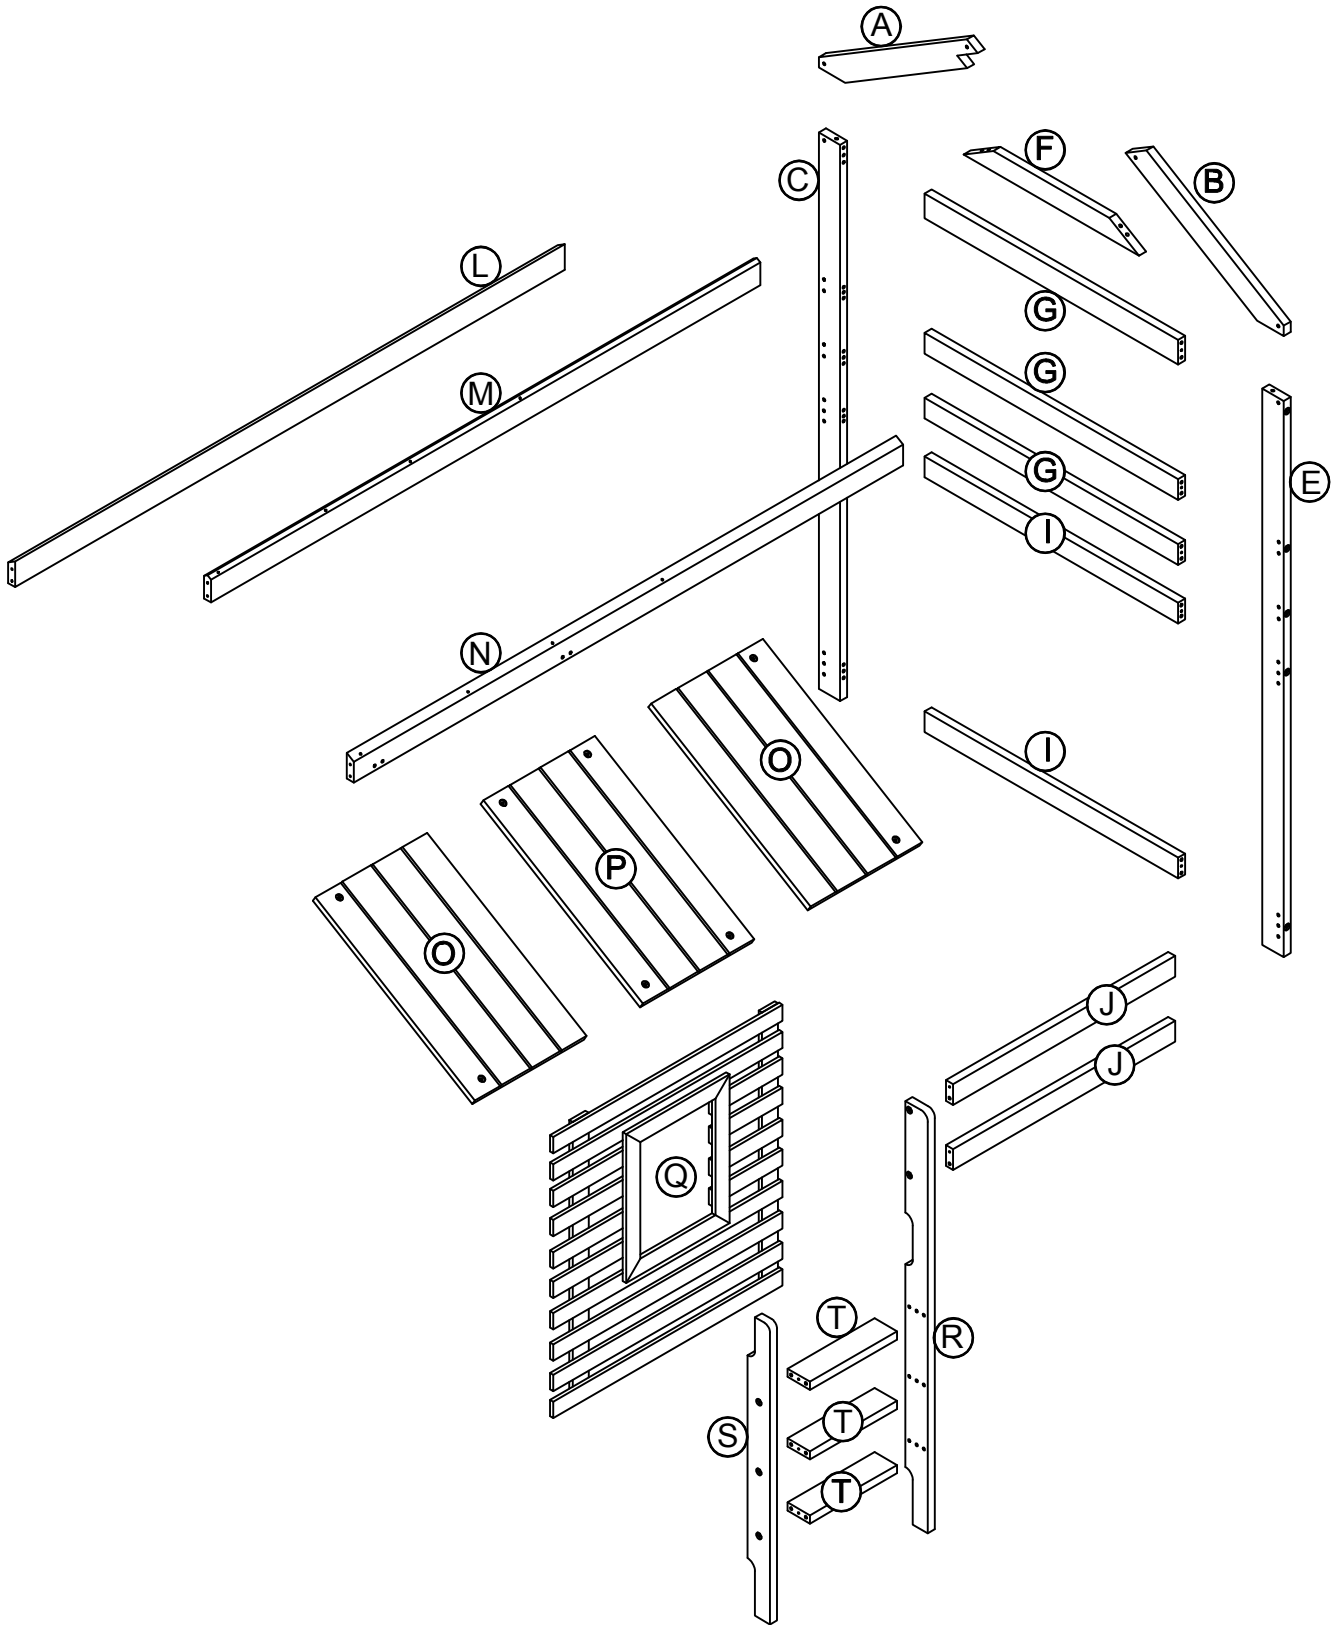

ASSEMBLY INSTRUCTIONS

BEDHOUSE

WF194040/WF194041

DETAIL VIEW

HB

WF194040/WF194041

DETAIL VIEW

FB

WF194040/WF194041

PART LISTS

A 	B 	C 
Cap for upper HB&FB-2pcs	Cap for lower HB&FB-2pcs	Upper leg HB&FB -2pcs
D 	E 	F 
Upper leg FB - 1pc	Upper leg HB - 1pc	Horizontal bar HB&FB-2pcs
G 	H 	J 
Horizontal bar HB&FB-6pcs	Back guard rails 2pcs	Front guard rails 2pcs
K 	L 	M 
Vertical guard rail 1pc	Guard rail top 1pc	Guard rail top 1pc
N 	O 	P 
Guard rail top 1pc	Top panel R/L - 2pcs	Top panel - 1pc
Q 	R 	S 
Front side panels - 1pc	Ladder Right side rail 1pc	Ladder Left side rail 1pc
T 	U 	V 
Ladder step 3pcs	Side rail upper -1pc	Side rail upper -1pc
W 	X 	15 
Side rail upper -1pc	Side rail upper -1pc	Upper slat - 20pcs
I 		
Horizontal bar HB&FB-4pcs		

WF194040/WF194041

HARDWARE LISTS

<p>1</p>  <p>Ø10 x 30 mm Wood dowel 64pcs</p>	<p>2</p>  <p>Ø1/4" x 85 mm Hex-Head bolts (20pcs)</p>	<p>3</p>  <p>Ø1/4" x 110 mm Wood Screws (20pcs)</p>
<p>4</p>  <p>Ø1/4" x 80 mm Wood Screws (14pcs)</p>	<p>5</p>  <p>Ø1/4" x 15 mm(9.5mm) Horizontal-Hole bolts 20pcs</p>	<p>6</p>  <p>#8*30mm Wood Screws (40pcs)</p>
<p>7</p>  <p>Ø 8 x 30 mm Wood dowel (6pcs)</p>	<p>8</p>  <p>(Ø15)1/4" x 50 mm Hex-Head bolts (16pcs)</p>	<p>9</p>  <p>(Ø15)1/4" x 30 mm Hex-Head bolts (19pcs)</p>
<p>10</p>  <p>(1/4")4.5*58mm Allen Key (1pc)</p>		

ASSEMBLY TOOLS REQUIRED (NOT INCLUDED)

PLEASE BE CAREFUL DO NOT DAMAGE THE HOLE POSITION WHEN YOU USE POWER TOOLS !

WF194040/WF194041

STEP 1:

01		03		08	
18PCS		10PCS		2PCS	

STEP 2:

01		03		08	
18PCS		10PCS		2PCS	