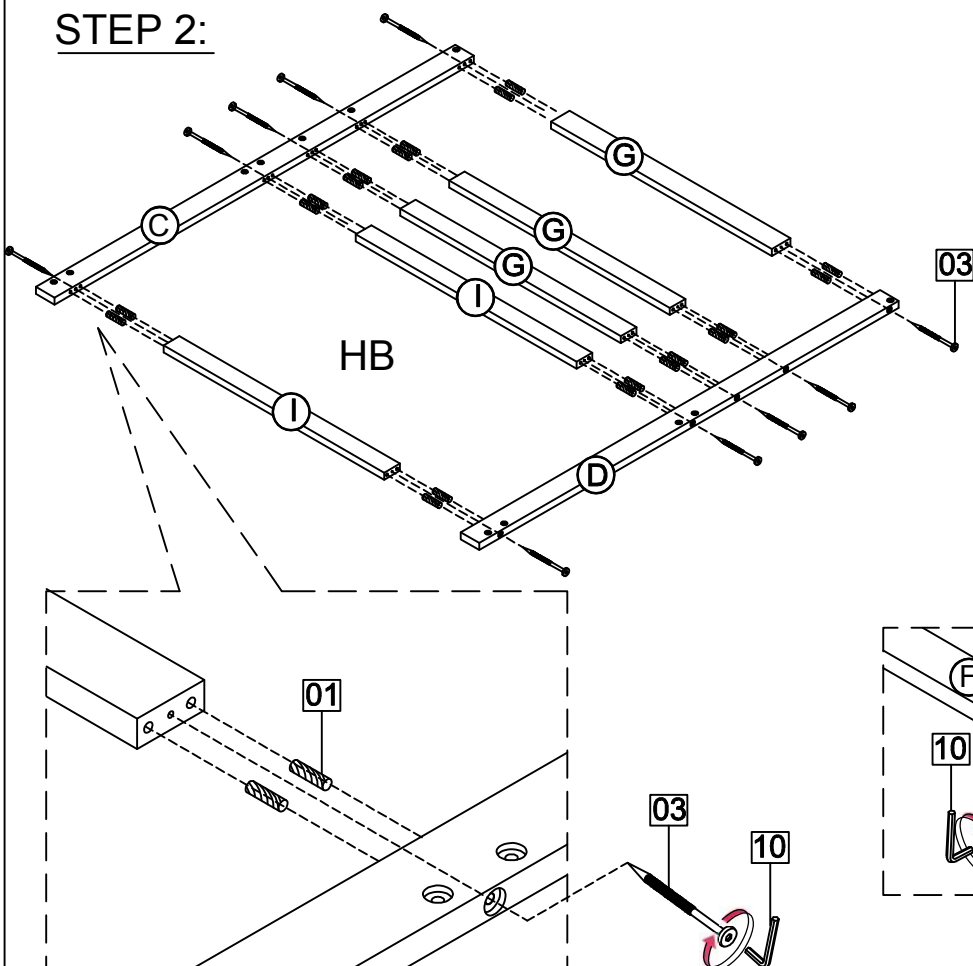

WF194040/WF194041

PART LISTS

A 	B 	C 
Cap for upper HB&FB-2pcs	Cap for lower HB&FB-2pcs	Upper leg HB&FB -2pcs
D 	E 	F 
Upper leg FB - 1pc	Upper leg HB - 1pc	Horizontal bar HB&FB-2pcs
G 	H 	J 
Horizontal bar HB&FB-6pcs	Back guard rails 2pcs	Front guard rails 2pcs
K 	L 	M 
Vertical guard rail 1pc	Guard rail top 1pc	Guard rail top 1pc
N 	O 	P 
Guard rail top 1pc	Top panel R/L - 2pcs	Top panel - 1pc
Q 	R 	S 
Front side panels - 1pc	Ladder Right side rail 1pc	Ladder Left side rail 1pc
T 	U 	V 
Ladder step 3pcs	Side rail upper -1pc	Side rail upper -1pc
W 	X 	15 
Side rail upper -1pc	Side rail upper -1pc	Upper slat - 20pcs
I 		
Horizontal bar HB&FB-4pcs		

ASSEMBLY TOOLS REQUIRED (NOT INCLUDED)

PLEASE BE CAREFUL DO NOT DAMAGE THE HOLE POSITION WHEN YOU USE POWER TOOLS !

WF194040/WF194041

STEP 1:

01		03		08	
18PCS		10PCS		2PCS	

STEP 2:

01		03		08	
18PCS		10PCS		2PCS	

STEP 3:

05	01	02
		
16PCS	8PCS	16PCS

STEP 4:

05	01	02
		
4PCS	4PCS	4PCS

STEP 5:

09

3PCS

STEP 6: