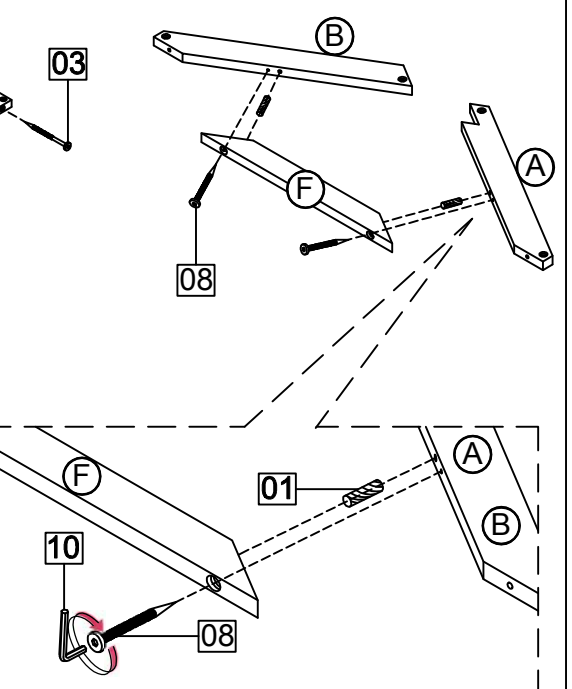

WF194040/WF194041

PART LISTS

A 	B 	C 
Cap for upper HB&FB-2pcs	Cap for lower HB&FB-2pcs	Upper leg HB&FB -2pcs
D 	E 	F 
Upper leg FB - 1pc	Upper leg HB - 1pc	Horizontal bar HB&FB-2pcs
G 	H 	J 
Horizontal bar HB&FB-6pcs	Back guard rails 2pcs	Front guard rails 2pcs
K 	L 	M 
Vertical guard rail 1pc	Guard rail top 1pc	Guard rail top 1pc
N 	O 	P 
Guard rail top 1pc	Top panel R/L - 2pcs	Top panel - 1pc
Q 	R 	S 
Front side panels - 1pc	Ladder Right side rail 1pc	Ladder Left side rail 1pc
T 	U 	V 
Ladder step 3pcs	Side rail upper -1pc	Side rail upper -1pc
W 	X 	15 
Side rail upper -1pc	Side rail upper -1pc	Upper slat - 20pcs
I 		
Horizontal bar HB&FB-4pcs		

WF194040/WF194041

HARDWARE LISTS

<p>1</p>  <p>Ø10 x 30 mm Wood dowel 64pcs</p>	<p>2</p>  <p>Ø1/4" x 85 mm Hex-Head bolts (20pcs)</p>	<p>3</p>  <p>Ø1/4" x 110 mm Wood Screws (20pcs)</p>
<p>4</p>  <p>Ø1/4" x 80 mm Wood Screws (14pcs)</p>	<p>5</p>  <p>Ø1/4" x 15 mm(9.5mm) Horizontal-Hole bolts 20pcs</p>	<p>6</p>  <p>#8*30mm Wood Screws (40pcs)</p>
<p>7</p>  <p>Ø 8 x 30 mm Wood dowel (6pcs)</p>	<p>8</p>  <p>(Ø15)1/4" x 50 mm Hex-Head bolts (16pcs)</p>	<p>9</p>  <p>(Ø15)1/4" x 30 mm Hex-Head bolts (19pcs)</p>
<p>10</p>  <p>(1/4")4.5*58mm Allen Key (1pc)</p>		

ASSEMBLY TOOLS REQUIRED (NOT INCLUDED)

PLEASE BE CAREFUL DO NOT DAMAGE THE HOLE POSITION WHEN YOU USE POWER TOOLS !

WF194040/WF194041

STEP 1:

01		03		08	
18PCS		10PCS		2PCS	

STEP 2:

01		03		08	
18PCS		10PCS		2PCS	

STEP 3:

05	01	02
		
16PCS	8PCS	16PCS

STEP 4:

05	01	02
		
4PCS	4PCS	4PCS

STEP 5:

09

3PCS

STEP 6: